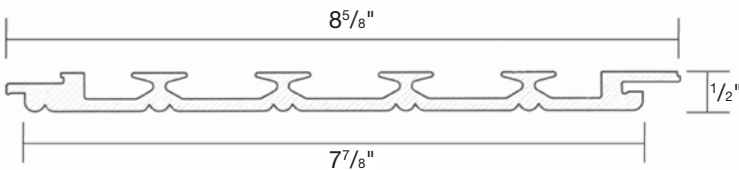

PermaPorch Ceiling

- Pre-finished white or sky blue
- Hidden Fastening (Blind Nail)
- Can be Installed on 24" Centers
- Can be easily painted

- 1 pc. (7⁷/₈" x 12') = 7.9 sq. ft. of Coverage
- 1 pc. (7⁷/₈" x 16') = 10.5 sq. ft. of Coverage

White

Sky Blue

Pre-finished to match the PermaPorch Railing, the PermaPorch Ceiling is another low maintenance product in the HB&G PermaPorch package. It can be used as a beaded ceiling, or as an accent to any room as a dramatic wainscoting. With the PermaPorch Ceiling, you and your family will enjoy a seamless and stylish porch ceiling for years to come. Once it's installed, it offers lasting beauty so you can sit back, relax, and enjoy the good life.

Pre-Finished

The PermaPorch Ceiling comes pre-finished white or sky blue, ready to install in 12 ft. and 16 ft. lengths. It can also be painted to match the look and feel of your home. Then, to finish it off, choose from a variety of ceiling moldings available.