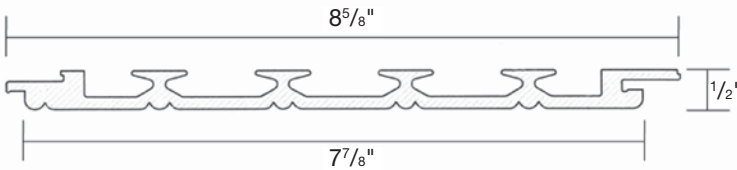

# PermaPorch Ceiling

- Pre-finished white or sky blue
- Hidden Fastening (Blind Nail)
- Can be Installed on 24" Centers
- Can be easily painted

- 1 pc. (7<sup>7</sup>/<sub>8</sub>" x 12') = 7.9 sq. ft. of Coverage
- 1 pc. (7<sup>7</sup>/<sub>8</sub>" x 16') = 10.5 sq. ft. of Coverage

White

Sky Blue

Pre-finished to match the PermaPorch Railing, the PermaPorch Ceiling is another low maintenance product in the HB&G PermaPorch package. It can be used as a beaded ceiling, or as an accent to any room as a dramatic wainscoting. With the PermaPorch Ceiling, you and your family will enjoy a seamless and stylish porch ceiling for years to come. Once it's installed, it offers lasting beauty so you can sit back, relax, and enjoy the good life.

## Pre-Finished

The PermaPorch Ceiling comes pre-finished white or sky blue, ready to install in 12 ft. and 16 ft. lengths. It can also be painted to match the look and feel of your home. Then, to finish it off, choose from a variety of ceiling moldings available.