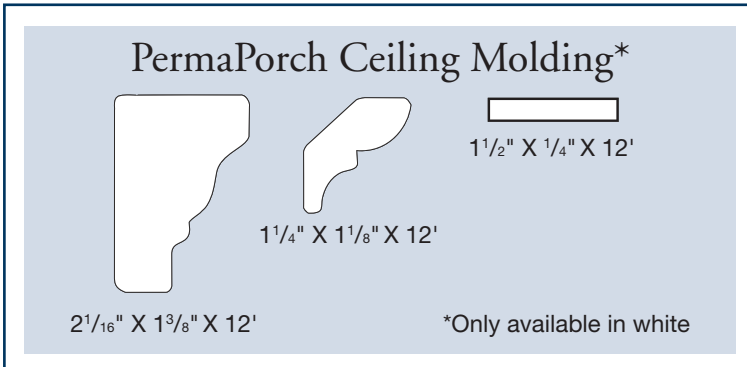

# PermaPorch Ceiling

- Pre-finished white or sky blue
- Hidden Fastening (Blind Nail)
- Can be Installed on 24" Centers
- Can be easily painted

- 1 pc. (7<sup>7</sup>/<sub>8</sub>" x 12') = 7.9 sq. ft. of Coverage
- 1 pc. (7<sup>7</sup>/<sub>8</sub>" x 16') = 10.5 sq. ft. of Coverage

White

Sky Blue

Pre-finished to match the PermaPorch Railing, the PermaPorch Ceiling is another low maintenance product in the HB&G PermaPorch package. It can be used as a beaded ceiling, or as an accent to any room as a dramatic wainscoting. With the PermaPorch Ceiling, you and your family will enjoy a seamless and stylish porch ceiling for years to come. Once it's installed, it offers lasting beauty so you can sit back, relax, and enjoy the good life.