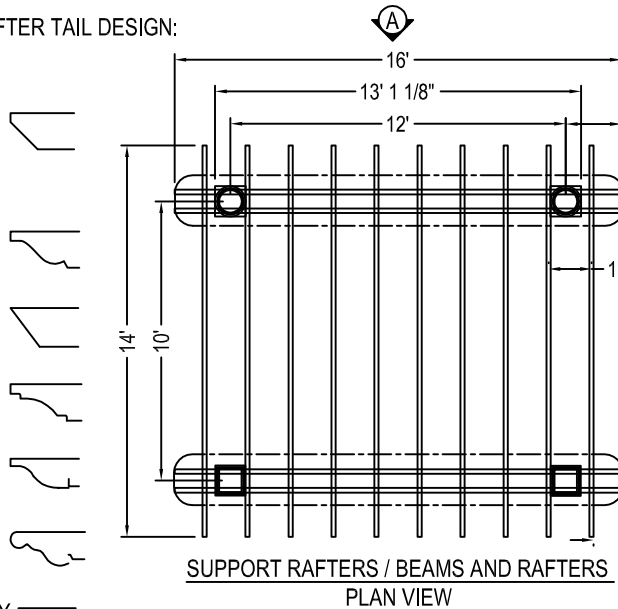

SUPPORT RAFTERS / BEAMS AND RAFTERS
PLAN VIEW