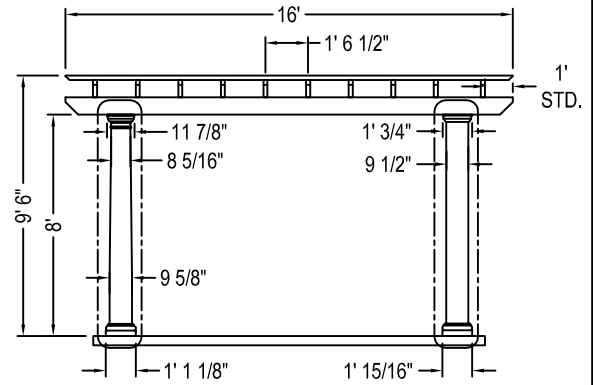

Building Products

HB&G
1015 BRUNDIDGE BLVD.
TROY, AL 36081
PHONE: 1-800-264-4HBG
FAX: 1-334-566-4629
www.hbgcolumns.com

☒ SELECT DESIRED FIBERGLASS COLUMN WITH POLY TUSCAN CAP-BASE SET:

- ☐ 980048 - 10" X 8' PLAIN ROUND TAPERED
- ☐ 980050 - 10" X 10" X 8' PLAIN SQUARE PULTRUDED

☐ SELECT DESIRED WIND LOAD / DECK PLATES (OPTIONAL):

- ☐ ROUND
- ☐ SQUARE

☒ SELECT DESIRED COATING COLOR: (CHROMAGUARD® ENGINEERED COATING)

- ☐ STANDARD:
  - ☐ WHITE (INCLUDED)
- ☐ SEMI-CUSTOM:
  - ☐ LINEN (917058)
  - ☐ FOG (917055)
  - ☐ TRICORN (917061)
  - ☐ CREAM (917053)
  - ☐ LATTE (917057)
  - ☐ COCOA (917062)
  - ☐ ESTATE (917054)
  - ☐ MOSS (917059)
  - ☐ SADDLE (917060)
  - ☐ JAVA (917056)
  - ☐ CANNON (917052)

☐ SELECT DESIRED OPTION:

- ☐ FAN BRACKET (OPTIONAL)

TRANQUILITY™ 16' X 14' FREE STANDING FIBERGLASS PERGOLA	
NO. OF SUPPORT / HEADER BEAMS	4
NO. OF RAFTERS	10
NO. OF PURLINS	12
NO. OF HEADER SUPPORTS	0

16' X 14' TRANQUILITY™ PERGOLA ROUND COLUMN OPTION   16' X 14' TRANQUILITY™ PERGOLA SQUARE COLUMN OPTION

A FRONT ELEVATION

☒ SELECT DESIRED RAFTER TAIL DESIGN:

- ☐ STANDARD:
  - ☐ NAPA (INCLUDED)
- ☐ SEMI-CUSTOM:
  - ☐ WINDSOR (917007)
  - ☐ CRAFTSMAN (917002)
  - ☐ KENSINGTON (917003)
  - ☐ SPARTAN (917006)
  - ☐ ROMAN (917005)
  - ☐ CONTEMPORARY (917001)