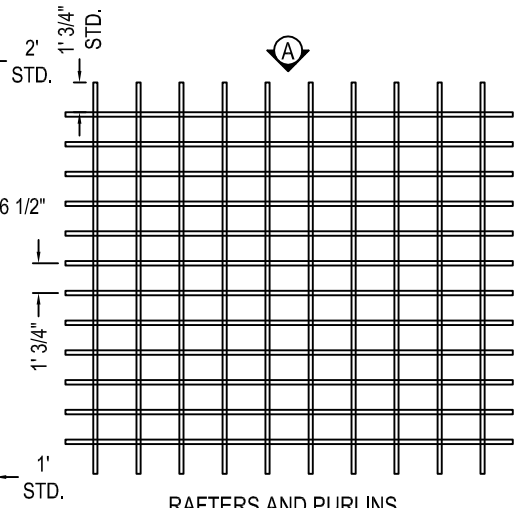

SUPPORT RAFTERS / BEAMS AND RAFTERS
PLAN VIEW

RAFTERS AND PURLINS
PLAN VIEW

NOTES:

1. INSTALLATION TO BE COMPLETED IN ACCORDANCE WITH MANUFACTURER'S SPECIFICATIONS WITH INCLUDED ARBOR-LOC® HARDWARE.
2. NOT PRINTED TO SCALE, CAD MODEL 1:1
3. THIS DRAWING IS INTENDED FOR USE BY ARCHITECTS, ENGINEERS, CONTRACTORS, CONSULTANTS AND DESIGN PROFESSIONALS FOR PLANNING PURPOSES ONLY. THIS DRAWING MAY NOT BE USED FOR CONSTRUCTION.
4. ALL INFORMATION CONTAINED HEREIN WAS CURRENT AT THE TIME OF DEVELOPMENT BUT MUST BE REVIEWED AND APPROVED BY THE PRODUCT MANUFACTURER TO BE CONSIDERED ACCURATE.
5. CONTRACTOR'S NOTE: FOR PRODUCT AND COMPANY INFORMATION VISIT www.CADdetails.com/info AND ENTER REFERENCE NUMBER 5118-013

16' X 14' TRANQUILITY™ FREE-STANDING PERGOLAS

TRANQUILITY™ 16' X 14' FREE-STANDING PERGOLA