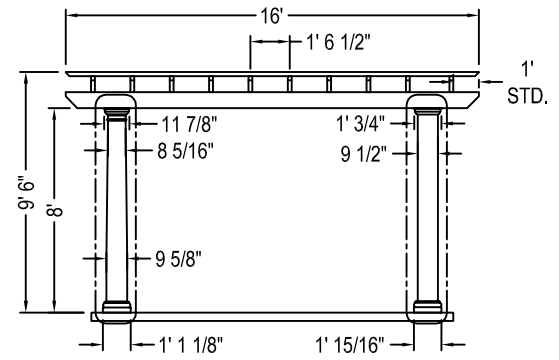

Building Products

HB&G
1015 BRUNDIDGE BLVD.
TROY, AL 36081
PHONE: 1-800-264-4HBG
FAX: 1-334-566-4629
www.hbgcolumns.com

☒ SELECT DESIRED FIBERGLASS COLUMN WITH POLY TUSCAN CAP-BASE SET:

- ☐ 980052 - 10" X 8' PLAIN ROUND TAPERED
- ☐ 980054 - 10" X 10" X 8' PLAIN SQUARE PULTRUDED

☐ SELECT DESIRED WIND LOAD / DECK PLATES (OPTIONAL):

- ☐ ROUND   ☐ SQUARE

☒ SELECT DESIRED COATING COLOR: (CHROMAGUARD® ENGINEERED COATING)

☐ STANDARD:

- ☐ WHITE (INCLUDED)

☐ SEMI-CUSTOM:

- ☐ LINEN (917058)   ☐ ESTATE (917054)
- ☐ FOG (917055)   ☐ MOSS (917059)
- ☐ TRICORN (917061)   ☐ SADDLE (917060)
- ☐ CREAM (917053)   ☐ JAVA (917056)
- ☐ LATTE (917057)   ☐ CANNON (917052)
- ☐ COCOA (917062)

☐ SELECT DESIRED OPTION:

- ☐ FAN BRACKET (OPTIONAL)

TRANQUILITY™ 16' X 16' FREE STANDING FIBERGLASS PERGOLA	
NO. OF SUPPORT / HEADER BEAMS	4
NO. OF RAFTERS	10
NO. OF PURLINS	14
NO. OF HEADER SUPPORTS	0

16' X 16' TRANQUILITY™ PERGOLA ROUND COLUMN OPTION   16' X 16' TRANQUILITY™ PERGOLA SQUARE COLUMN OPTION

☒ SELECT DESIRED RAFTER TAIL DESIGN:

☐ STANDARD:

- ☐ NAPA (INCLUDED)

☐ SEMI-CUSTOM:

- ☐ WINDSOR (917007)
- ☐ CRAFTSMAN (917002)
- ☐ KENSINGTON (917003)
- ☐ SPARTAN (917006)
- ☐ ROMAN (917005)
- ☐ CONTEMPORARY (917001)