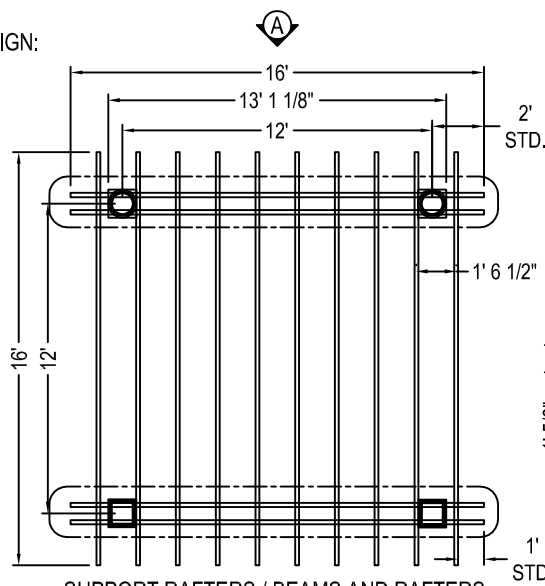

A FRONT ELEVATION

SELECT DESIRED RAFTER TAIL DESIGN:

STANDARD:

- NAPA (INCLUDED)

SEMI-CUSTOM:

- WINDSOR (917007)
- CRAFTSMAN (917002)
- KENSINGTON (917003)
- SPARTAN (917006)
- ROMAN (917005)
- CONTEMPORARY (917001)

SUPPORT RAFTERS / BEAMS AND RAFTERS
 PLAN VIEW

RAFTERS AND PURLINS
 PLAN VIEW

NOTES:

1. INSTALLATION TO BE COMPLETED IN ACCORDANCE WITH MANUFACTURER'S SPECIFICATIONS WITH INCLUDED ARBOR-LOC® HARDWARE.
2. NOT PRINTED TO SCALE, CAD MODEL 1:1
3. THIS DRAWING IS INTENDED FOR USE BY ARCHITECTS, ENGINEERS, CONTRACTORS, CONSULTANTS AND DESIGN PROFESSIONALS FOR PLANNING PURPOSES ONLY. THIS DRAWING MAY NOT BE USED FOR CONSTRUCTION.
4. ALL INFORMATION CONTAINED HEREIN WAS CURRENT AT THE TIME OF DEVELOPMENT BUT MUST BE REVIEWED AND APPROVED BY THE PRODUCT MANUFACTURER TO BE CONSIDERED ACCURATE.
5. CONTRACTOR'S NOTE: FOR PRODUCT AND COMPANY INFORMATION VISIT www.CADdetails.com/info AND ENTER REFERENCE NUMBER 5118-014