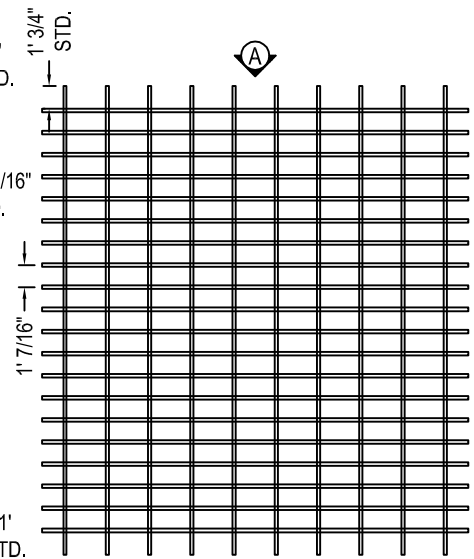

A FRONT ELEVATION

RAFTERS AND PURLINS PLAN VIEW

NOTES:

1. INSTALLATION TO BE COMPLETED IN ACCORDANCE WITH MANUFACTURER'S SPECIFICATIONS WITH INCLUDED ARBOR-LOC® HARDWARE.
2. NOT PRINTED TO SCALE, CAD MODEL 1:1
3. THIS DRAWING IS INTENDED FOR USE BY ARCHITECTS, ENGINEERS, CONTRACTORS, CONSULTANTS AND DESIGN PROFESSIONALS FOR PLANNING PURPOSES ONLY. THIS DRAWING MAY NOT BE USED FOR CONSTRUCTION.
4. ALL INFORMATION CONTAINED HEREIN WAS CURRENT AT THE TIME OF DEVELOPMENT BUT MUST BE REVIEWED AND APPROVED BY THE PRODUCT MANUFACTURER TO BE CONSIDERED ACCURATE.
5. CONTRACTOR'S NOTE: FOR PRODUCT AND COMPANY INFORMATION VISIT www.CADdetails.com/info AND ENTER REFERENCE NUMBER 5118-027

20' X 22' TRANQUILITY™ FREE-STANDING PERGOLAS

TRANQUILITY™ 20' X 22' FREE-STANDING PERGOLA