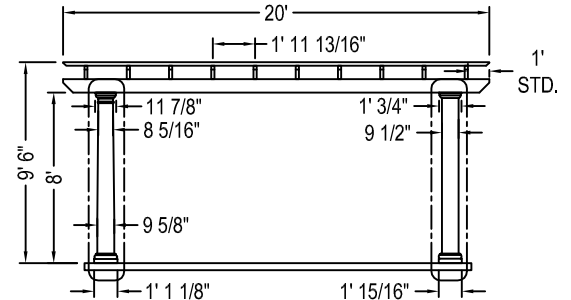

Building Products

HB&G
1015 BRUNDIDGE BLVD.
TROY, AL 36081
PHONE: 1-800-264-4HBG
FAX: 1-334-566-4629
www.hbgcolumns.com

☒ SELECT DESIRED FIBERGLASS COLUMN WITH POLY TUSCAN CAP-BASE SET:

- ☐ 980104 - 10" X 8' PLAIN ROUND TAPERED
- ☐ 980106 - 10" X 10" X 8' PLAIN SQUARE PULTRUDED

☐ SELECT DESIRED WIND LOAD / DECK PLATES (OPTIONAL):

- ☐ ROUND   ☐ SQUARE

☒ SELECT DESIRED COATING COLOR: (CHROMAGUARD® ENGINEERED COATING)

☐ STANDARD:

- ☐ WHITE (INCLUDED)

☐ SEMI-CUSTOM:

- ☐ LINEN (917058)   ☐ ESTATE (917054)
- ☐ FOG (917055)   ☐ MOSS (917059)
- ☐ TRICORN (917061)   ☐ SADDLE (917060)
- ☐ CREAM (917053)   ☐ JAVA (917056)
- ☐ LATTE (917057)   ☐ CANNON (917052)
- ☐ COCOA (917062)

☐ SELECT DESIRED OPTION:

- ☐ FAN BRACKET (OPTIONAL)

TRANQUILITY™ 20' X 22' FREE STANDING FIBERGLASS PERGOLA	
NO. OF SUPPORT / HEADER BEAMS	4
NO. OF RAFTERS	10
NO. OF PURLINS	20
NO. OF HEADER SUPPORTS	0

20' X 22' TRANQUILITY™ PERGOLA ROUND COLUMN OPTION

20' X 22' TRANQUILITY™ PERGOLA SQUARE COLUMN OPTION

☒ SELECT DESIRED RAFTER TAIL DESIGN:

☐ STANDARD:

- ☐ NAPA (INCLUDED)

☐ SEMI-CUSTOM:

- ☐ WINDSOR (917007)
- ☐ CRAFTSMAN (917002)
- ☐ KENSINGTON (917003)
- ☐ SPARTAN (917006)
- ☐ ROMAN (917005)
- ☐ CONTEMPORARY (917001)