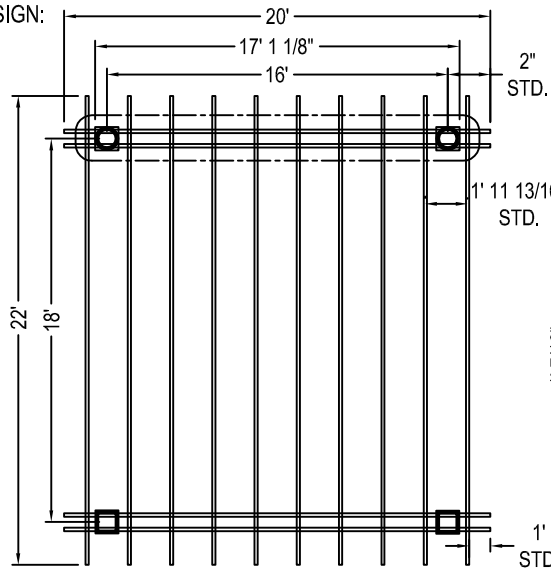

20' X 22' TRANQUILITY™ PERGOLA ROUND COLUMN OPTION

20' X 22' TRANQUILITY™ PERGOLA SQUARE COLUMN OPTION

A FRONT ELEVATION

SELECT DESIRED RAFTER TAIL DESIGN:

STANDARD:

- NAPA (INCLUDED)

SEMI-CUSTOM:

- WINDSOR (917007)
- CRAFTSMAN (917002)
- KENSINGTON (917003)
- SPARTAN (917006)
- ROMAN (917005)
- CONTEMPORARY (917001)