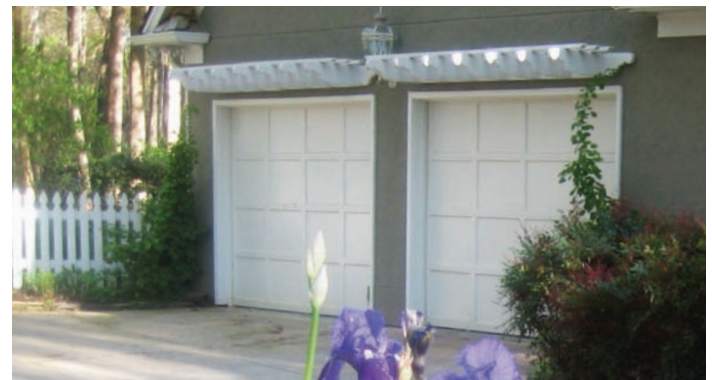

PRIVACY SCREENS

Add outdoor privacy with HB&G's Privacy Screens. Perfect for pool or dining areas or multi-family applications. Two standard sizes are available with Napa rafter tails.

Description	Column Size	Column Type
12" Privacy Screen	10"	PermaLite® Square
12' Corner Privacy Screen	10"	PermaLite® Square

ENTRY ARBOR

Formalize an entrance or dress up a garden area with HB&G's Entry Arbors. Two standard sizes are available with Spartan tails.

Description	Column Size	Column Type
12' x 3' Entry Arbor	10" x 8'	PermaCast® Round Tapered
12' x 3' Entry Arbor	10" x 8'	PermaLite® Square