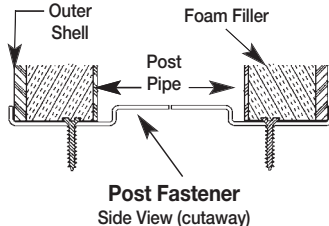

- Square posts are net 4-1/4"
- Perma Lamp Posts can accommodate most outdoor lamp fixtures.

## FASTENING SYSTEMS COLONIAL POST

Two (2) Post Fasteners are shipped with each colonial post.

Top View of Fastener

## SQUARE POST

Two (2) Post Fasteners are shipped inside each post.

Top View of Fastener