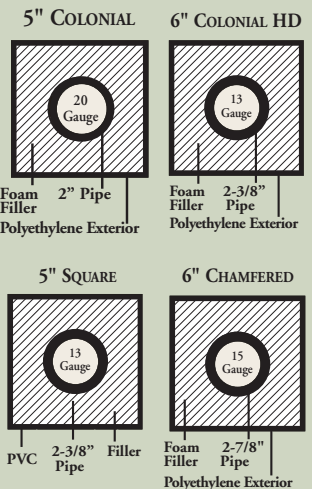

The Square PermaPost® is made from low maintenance PVC and is pre-finished with a white capstock. HB&G's Colonial and Chamfered PermaPost® are made from a low maintenance polyethylene and are pre-finished

white and should not be painted. For a warm and inviting decorative look for your front porch, choose from either the 5" or 6" Colonial PermaPost®, the 5" Square PermaPost®, or the 6" Chamfered PermaPost®.

PermaPost®

Perma Lamp Posts

The Perma Lamp Post is an attractive way to light a drive or garden area. The pipe in the center is designed to allow a wire to be easily installed. The 2-7/8" pipe fits most outdoor lamp fixtures.

Porch-Loc®

- Adds wind uplift resistance
- Porch-Loc® secures structural Colonial and Square PermaPost® to floor and beam/header
- Easy installation
- Durable skirts included

AVAILABLE IN 3 SIZES

SIZE	Dimension
5" Colonial	4"
6" Colonial	5"
5" Square	4-1/4"

Skirts and hardware included