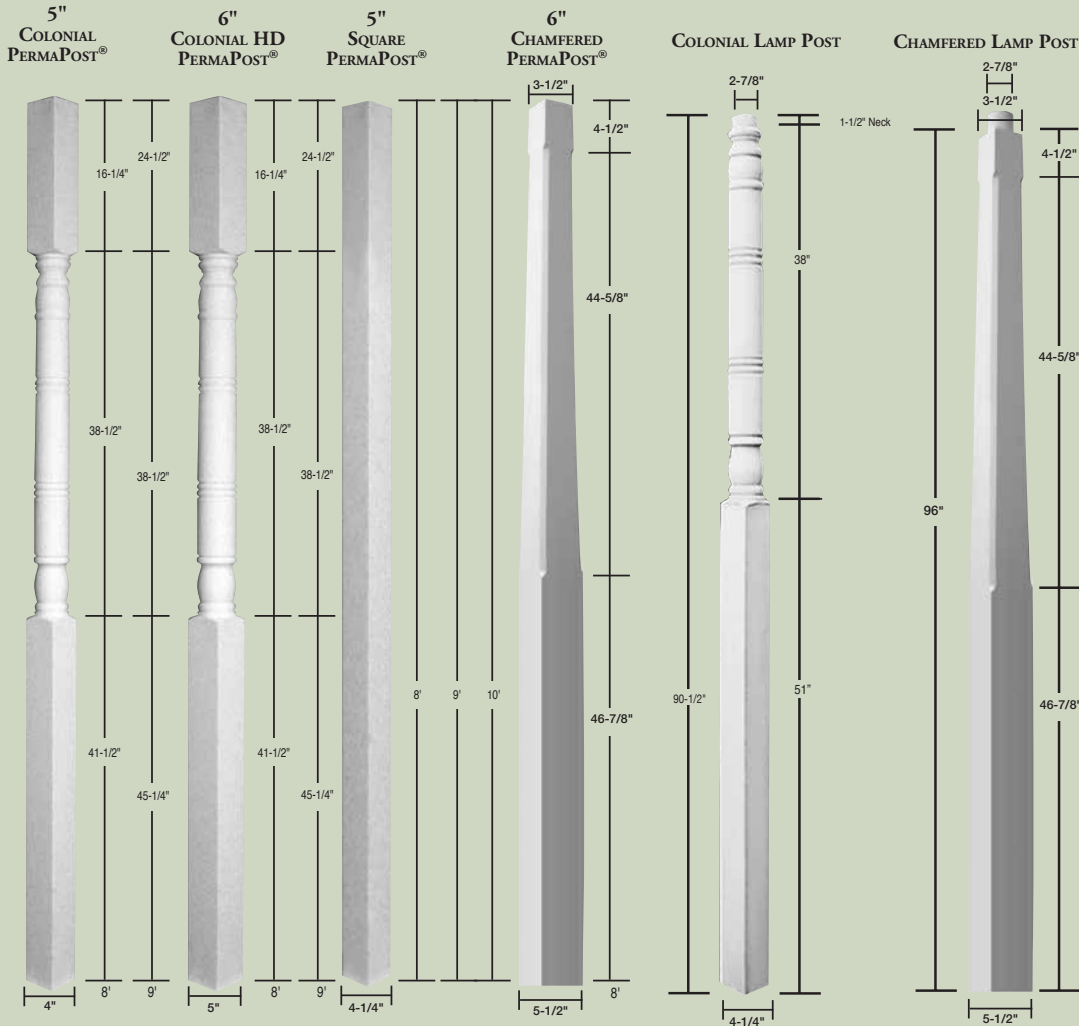

# The PermaPost<sup>®</sup> Collection

- Weather Proof
- Insect Proof
- Load Bearing
- Low Maintenance

- Pre-finished White
- Ready to Install
- 25 Year Limited Warranty\*

\*See Warranty

Chamfered PermaPost<sup>®</sup>

The Square PermaPost® is made from low maintenance PVC and is pre-finished with a white capstock. HB&G's Colonial and Chamfered PermaPost® are made from a low maintenance polyethylene and are pre-finished

## Perma Lamp Posts

The Perma Lamp Post is an attractive way to light a drive or garden area. The pipe in the center is designed to allow a wire to be easily installed. The 2-7/8" pipe fits most outdoor lamp fixtures.

### AVAILABLE IN 3 SIZES

SIZE	Dimension
5" Colonial	4"
6" Colonial	5"
5" Square	4-1/4"

Skirts and hardware included