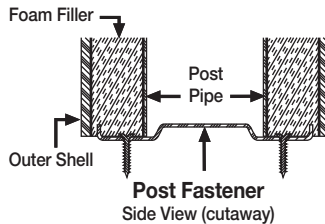

Description

Dimensions are nominal and may vary slightly.

- 5" Colonial PermaPosts and Perma Lamp Posts are net 4"
- 6" Colonial PermaPosts are net 5"

Chamfered PermaPosts and Perma Lamp Posts are net 3-1/2" (top) and 5-1/2" (bottom)

- Square posts are net 4-1/4"
- Perma Lamp Posts can accommodate most outdoor lamp fixtures.

FASTENING SYSTEMS COLONIAL POST

Two (2) Post Fasteners are shipped with each colonial post.

SQUARE POST

Two (2) Post Fasteners are shipped inside each post.

Optional Synthetic Post Fastening Kits

Each kit comes complete with skirt, brackets, and TapCon screws for wood or concrete substrates. Available for all Synthetic Post styles.