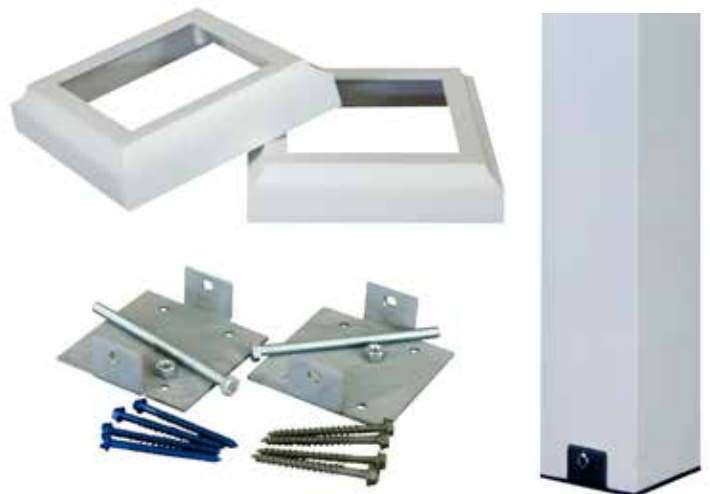

## Perma Lamp Posts

The Perma Lamp Post is an attractive way to light a drive or garden area. The pipe in the center is designed to allow a wire to be easily installed. The 2-7/8" pipe fits most outdoor lamp fixtures.

## Porch-Loc®

- Adds wind uplift resistance
- Porch-Loc® secures structural Colonial and Square PermaPost® to floor and beam/header
- Easy installation
- Durable skirts included

### AVAILABLE IN 3 SIZES

SIZE	Dimension
5" Colonial	4"
6" Colonial	5"
5" Square	4-1/4"

Skirts and hardware included