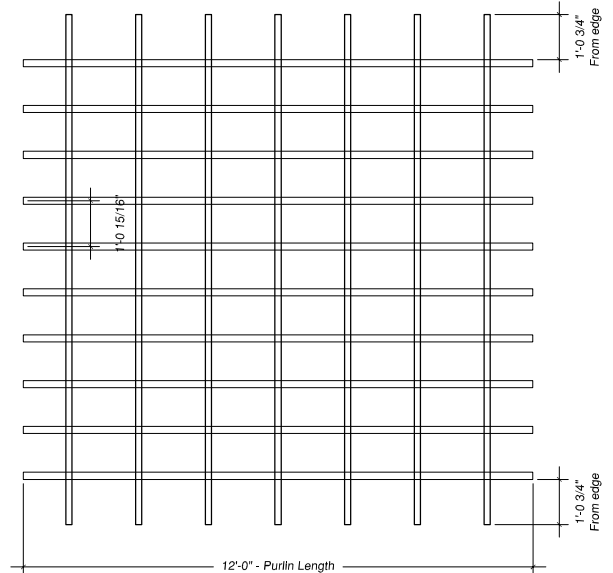

Stock Number:	920101	Pergola Size:	12'-0"	12'-0"	Aluminum Angles:	28
Column Material:	Fiberglass	Columns:	4	8"x8"x8'-0"	Rafter Screws:	56
	DuraLite	Cap/Base Set:	4	Tuscan	Purlin w/ Decorative Ends:	10
Pergola Material:	Fiberglass	Steel Threaded Rod:	4		Purlin Size:	2"x2"x12'-0"
Notes: Screws for rafter and purlin installation are stainless steel. All installation hardware inside the columns is galvanized steel.	Aluminum Anchor Plates:	4		Purlin Screws:	70	
	Column Hardware Sets:	4		Header Support:	2"x8"x7'-10 1/4"	
	Rafter/Header Support Tail Style:	Spartan		Header Support Qty:	2	
	Rafter Size:	2"x8"x12'-0"		Rafter Support Size:	2"x8"x12'-0"	
	Rafter Qty:	7		Rafter Support Qty:	2	

Rafters & Rafter Supports

Rafters & Purlins

ARBORSDIRECT™

12'-0"x12'-0" Standard Pergola