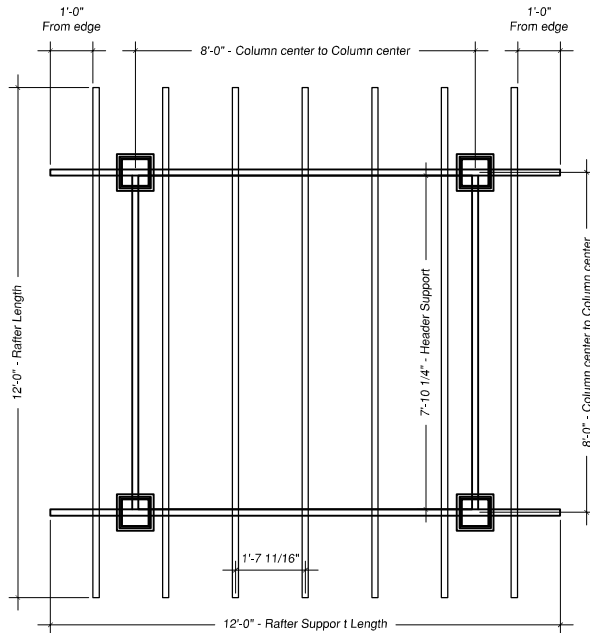

Stock Number:	920101	Pergola Size:	12'-0"	12'-0"	Aluminum Angles:	28
Column Material:	Fiberglass	Columns:	4	8"x8"x8'-0"	Rafter Screws:	56
	DuraLite	Cap/Base Set:	4	Tuscan	Purlin w/ Decorative Ends:	10
Pergola Material:	Fiberglass	Steel Threaded Rod:	4		Purlin Size:	2"x2"x12'-0"
Notes: Screws for rafter and purlin installation are stainless steel. All installation hardware inside the columns is galvanized steel.	Aluminum Anchor Plates:	4		Purlin Screws:	70	
	Column Hardware Sets:	4		Header Support:	2"x8"x7'-10 1/4"	
	Rafter/Header Support Tail Style:	Spartan		Header Support Qty:	2	
	Rafter Size:	2"x8"x12'-0"		Rafter Support Size:	2"x8"x12'-0"	
	Rafter Qty:	7		Rafter Support Qty:	2	

Rafters & Rafter Supports

Rafters & Purlins

ARBORSDIRECT™

12'-0"x12'-0" Standard Pergola