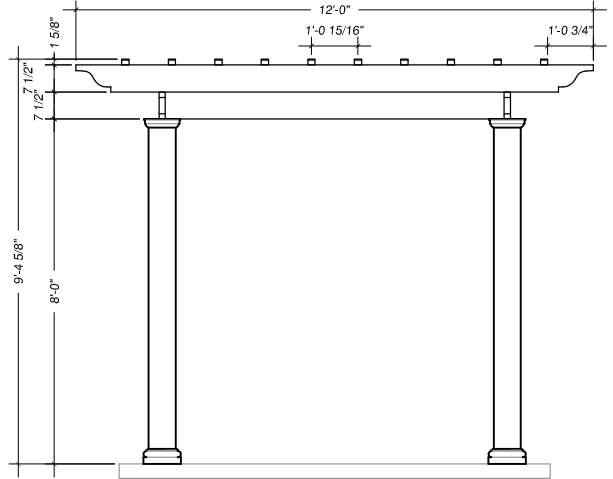

Stock Number:	920101	Pergola Size:	12'-0"	12'-0"	Aluminum Angles:	28
Column Material:	Fiberglass	Columns:	4	8"x8"x8'-0"	Rafter Screws:	56
	DuraLite	Cap/Base Set:	4	Tuscan	Purlin w/ Decorative Ends:	10
Pergola Material:	Fiberglass	Steel Threaded Rod:	4		Purlin Size:	2"x2"x12'-0"
Notes: Screws for rafter and purlin installation are stainless steel. All installation hardware inside the columns is galvanized steel.	Aluminum Anchor Plates:	4		Purlin Screws:	70	
	Column Hardware Sets:	4		Header Support:	2"x8"x7'-10 1/4"	
	Rafter/Header Support Tail Style:	Spartan		Header Support Qty:	2	
	Rafter Size:	2"x8"x12'-0"		Rafter Support Size:	2"x8"x12'-0"	
	Rafter Qty:	7		Rafter Support Qty:	2	

Rafters & Rafter Supports

Rafters & Purlins

ARBORSDIRECT™

12'-0"x12'-0" Standard Pergola