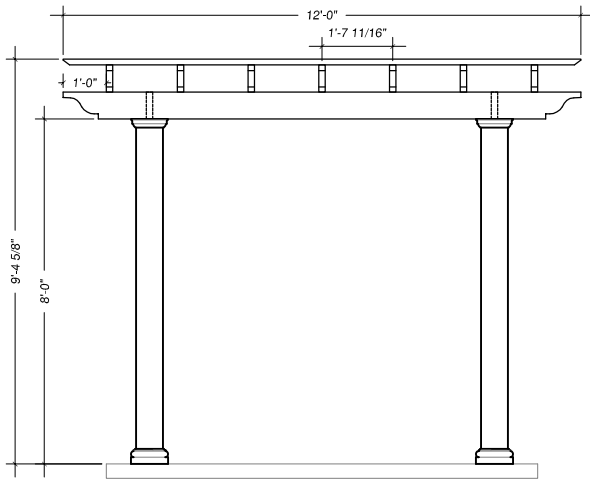

Stock Number:	920101	Pergola Size:	12'-0"	12'-0"	Aluminum Angles:	28
Column Material:	Fiberglass	Columns:	4	8"x8"x8'-0"	Rafter Screws:	56
	DuraLite	Cap/Base Set:	4	Tuscan	Purlin w/ Decorative Ends:	10
Pergola Material:	Fiberglass	Steel Threaded Rod:	4		Purlin Size:	2"x2"x12'-0"
Notes: Screws for rafter and purlin installation are stainless steel. All installation hardware inside the columns is galvanized steel.	Aluminum Anchor Plates:	4		Purlin Screws:	70	
	Column Hardware Sets:	4		Header Support:	2"x8"x7'-10 1/4"	
	Rafter/Header Support Tail Style:	Spartan		Header Support Qty:	2	
	Rafter Size:	2"x8"x12'-0"		Rafter Support Size:	2"x8"x12'-0"	
	Rafter Qty:	7		Rafter Support Qty:	2	

Rafters & Rafter Supports

Rafters & Purlins

ARBORSDIRECT™

12'-0"x12'-0" Standard Pergola