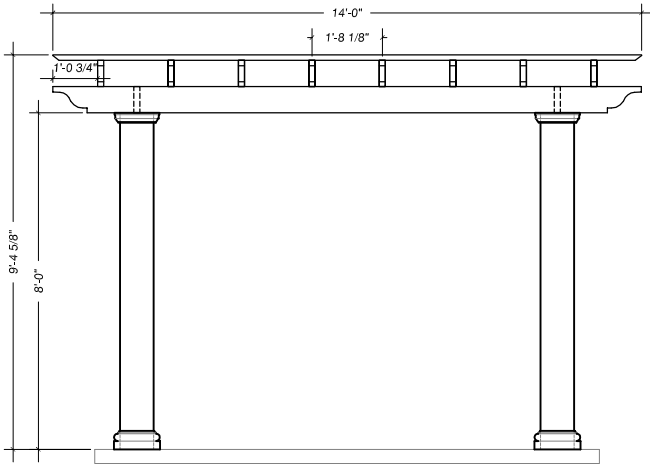

Stock Number:	H920011	Pergola Size:	14'-0"	14'-0"	Aluminum Angles:	32
Column Material:	Fiberglass	Columns:	4	10"x8'-0"	Rafter Screws:	64
	PermaLite	Cap/Base Set:	4	Tuscan	Purlin w/ Decorative	12
Pergola Material:	Fiberglass	Steel Threaded Rod:	4		Ends:	
Notes: Screws for rafter and purlin installation are stainless steel. All installation hardware inside the columns is galvanized steel.		Aluminum Anchor Plates:	4		Purlin Size:	2"x2"x14'-0"
		Column Hardware Sets:	4		Purlin Screws:	96
		Rafter/Header Support	Spartan		Header Support:	2"x8"x9'-10 1/4"
		Tail Style:			Header Support Qty:	2
		Rafter Size:	2"x8"x14'-0"		Rafter Support Size:	2"x8"x14'-0"
		Rafter Qty:	8		Rafter Support Qty:	2

Rafters and Rafter Supports

Purlins and Rafters

Drawn By: JLC
 Date: 18 February 2014
 Revised: .
 Scale: Not to Scale
 Dwg #: 14x14-Spartan w-Round.dwg
 Sheet: 1 of 1

Stock Fiberglass Pergola
14'-0" x 14'-0"
 w/ Round Columns