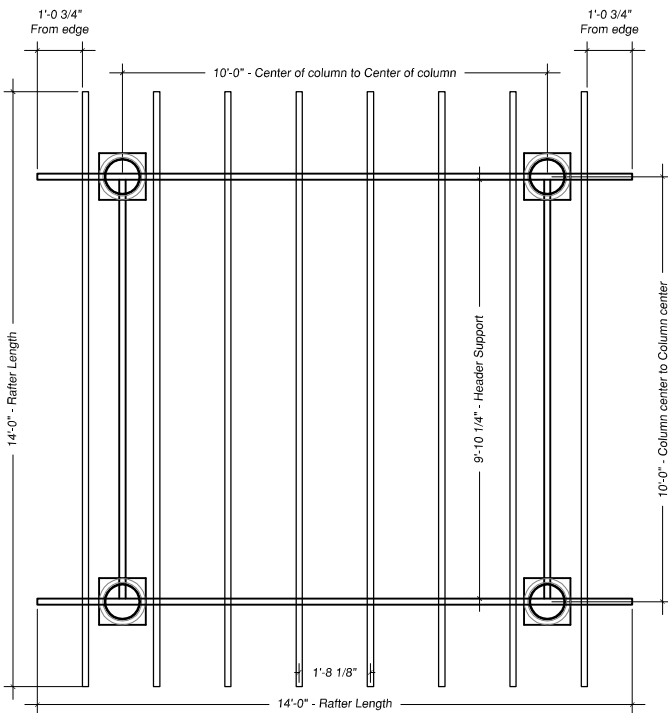

Stock Number:	H920011	Pergola Size:	14'-0"	14'-0"	Aluminum Angles:	32
Column Material:	Fiberglass	Columns:	4	10"x8'-0"	Rafter Screws:	64
	PermaLite	Cap/Base Set:	4	Tuscan	Purlin w/ Decorative	12
Pergola Material:	Fiberglass	Steel Threaded Rod:	4		Ends:	
Notes: Screws for rafter and purlin installation are stainless steel. All installation hardware inside the columns is galvanized steel.		Aluminum Anchor Plates:	4		Purlin Size:	2"x2"x14'-0"
		Column Hardware Sets:	4		Purlin Screws:	96
		Rafter/Header Support	Spartan		Header Support:	2"x8"x9'-10 1/4"
		Tail Style:			Header Support Qty:	2
		Rafter Size:	2"x8"x14'-0"		Rafter Support Size:	2"x8"x14'-0"
		Rafter Qty:	8		Rafter Support Qty:	2

Rafters and Rafter Supports

Purlins and Rafters

Drawn By: JLC
 Date: 18 February 2014
 Revised: .
 Scale: Not to Scale
 Dwg #: 14x14-Spartan w-Round.dwg
 Sheet: 1 of 1

Stock Fiberglass Pergola
14'-0" x 14'-0"
 w/ Round Columns