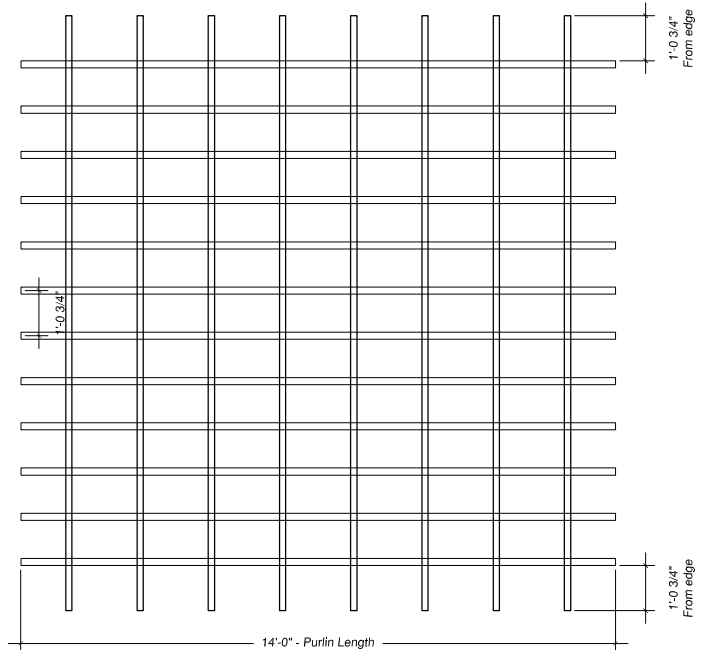

Stock Number:	H920011	Pergola Size:	14'-0"	14'-0"	Aluminum Angles:	32
Column Material:	Fiberglass	Columns:	4	10"x8'-0"	Rafter Screws:	64
	PermaLite	Cap/Base Set:	4	Tuscan	Purlin w/ Decorative	12
Pergola Material:	Fiberglass	Steel Threaded Rod:	4		Ends:	
Notes: Screws for rafter and purlin installation are stainless steel. All installation hardware inside the columns is galvanized steel.		Aluminum Anchor Plates:	4		Purlin Size:	2"x2"x14'-0"
		Column Hardware Sets:	4		Purlin Screws:	96
		Rafter/Header Support	Spartan		Header Support:	2"x8"x9'-10 1/4"
		Tail Style:			Header Support Qty:	2
		Rafter Size:	2"x8"x14'-0"		Rafter Support Size:	2"x8"x14'-0"
		Rafter Qty:	8		Rafter Support Qty:	2

Rafters and Rafter Supports

Purlins and Rafters

Drawn By: JLC
 Date: 18 February 2014
 Revised: .
 Scale: Not to Scale
 Dwg #: 14x14-Spartan w-Round.dwg
 Sheet: 1 of 1

Stock Fiberglass Pergola
14'-0" x 14'-0"
 w/ Round Columns