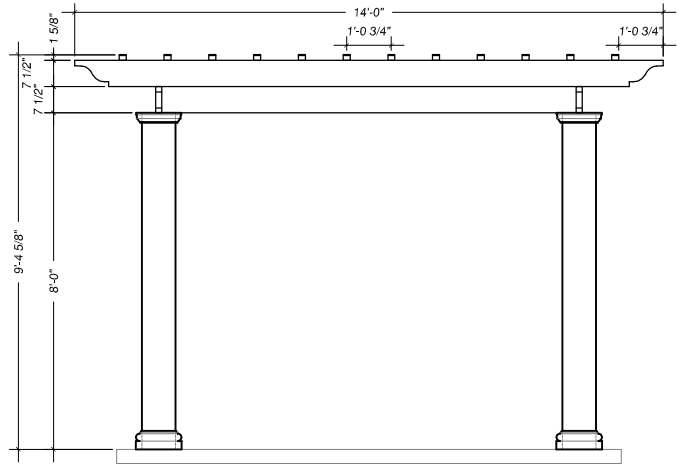

Stock Number:	H920011	Pergola Size:	14'-0"	14'-0"	Aluminum Angles:	32
Column Material:	Fiberglass	Columns:	4	10"x8'-0"	Rafter Screws:	64
	PermaLite	Cap/Base Set:	4	Tuscan	Purlin w/ Decorative	12
Pergola Material:	Fiberglass	Steel Threaded Rod:	4		Ends:	
Notes: Screws for rafter and purlin installation are stainless steel. All installation hardware inside the columns is galvanized steel.		Aluminum Anchor Plates:	4		Purlin Size:	2"x2"x14'-0"
		Column Hardware Sets:	4		Purlin Screws:	96
		Rafter/Header Support	Spartan		Header Support:	2"x8"x9'-10 1/4"
		Tail Style:			Header Support Qty:	2
		Rafter Size:	2"x8"x14'-0"		Rafter Support Size:	2"x8"x14'-0"
		Rafter Qty:	8		Rafter Support Qty:	2

Rafters and Rafter Supports

Purlins and Rafters

Drawn By: JLC
 Date: 18 February 2014
 Revised: .
 Scale: Not to Scale
 Dwg #: 14x14-Spartan w-Round.dwg
 Sheet: 1 of 1

Stock Fiberglass Pergola
14'-0" x 14'-0"
 w/ Round Columns